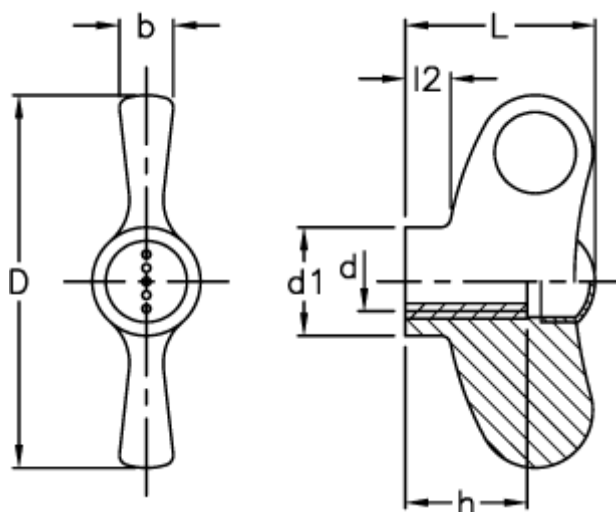

Article number: 23052232416

Description: E+G Wing nut
EWN.55 B-M8-C6, red cap

Measures

b	= 8
D	= 55
d1	= 16.0
d 6H	= M8
h	= 18
L	= 28
l2	= 6.5